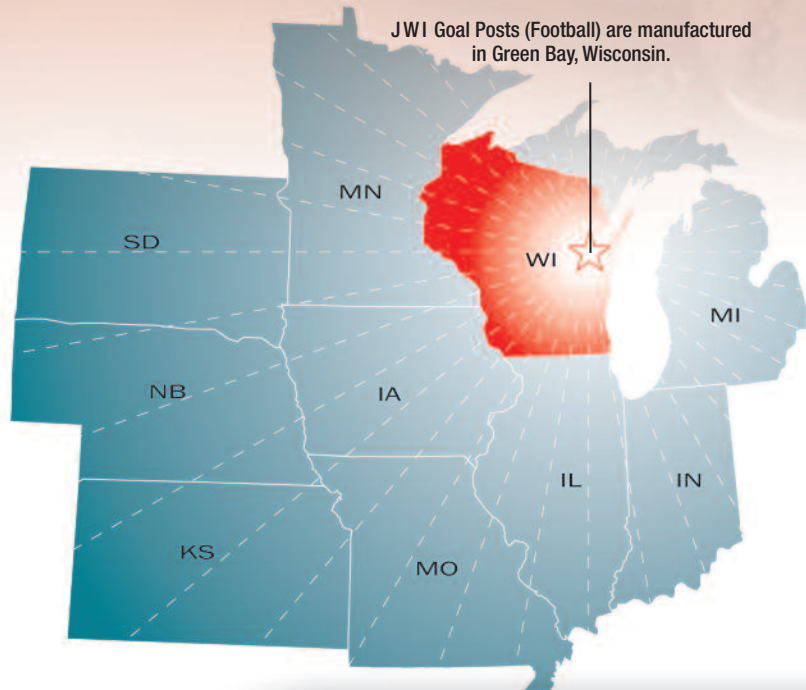

JWI Goal Posts (Football) are manufactured in Green Bay, Wisconsin.